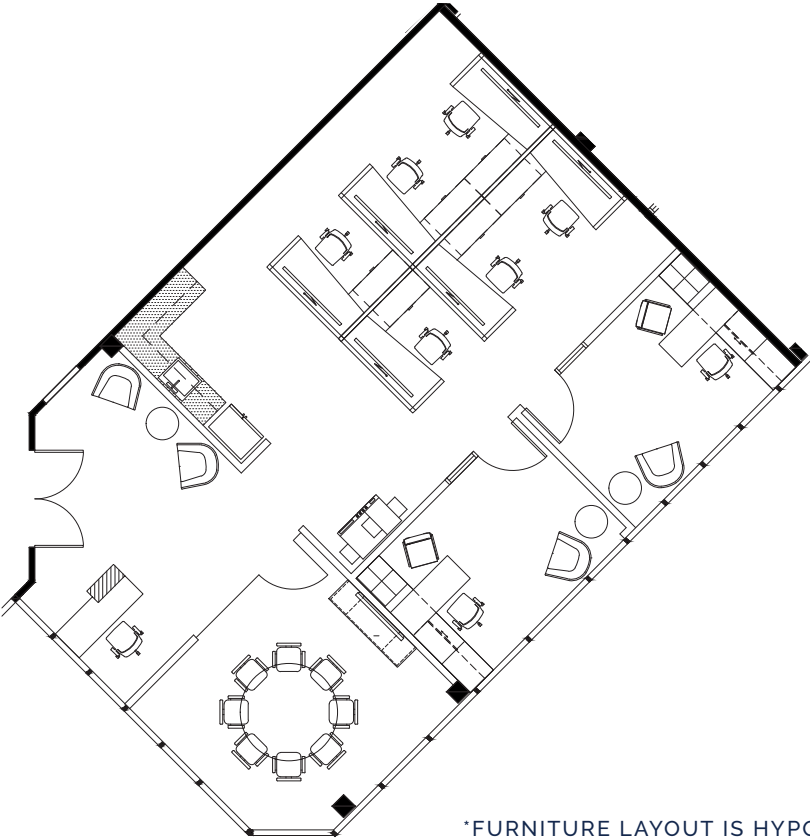

# NEWPORT SUMMIT

## Suite 110

1,679 RSF

\*FURNITURE LAYOUT IS HYPOTHETICAL

19600 Fairchild Road, Irvine