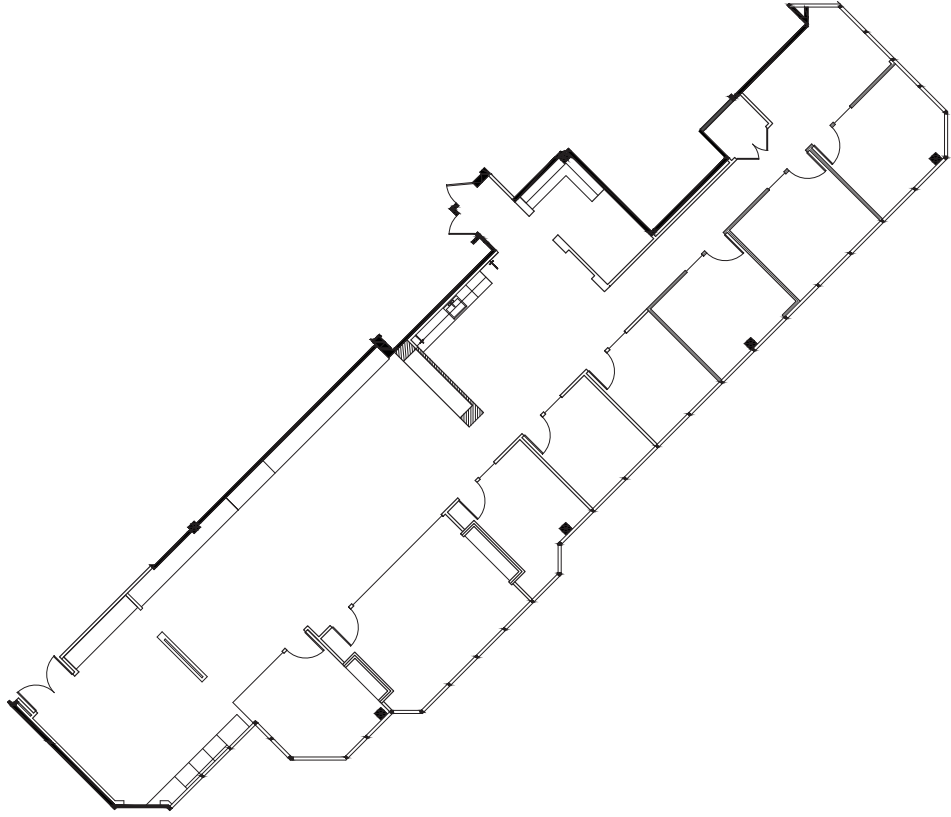

# NEWPORT SUMMIT

**Suite 350**  
5,989 RSF

 TOUR SPACE

19600 Fairchild Road, Irvine